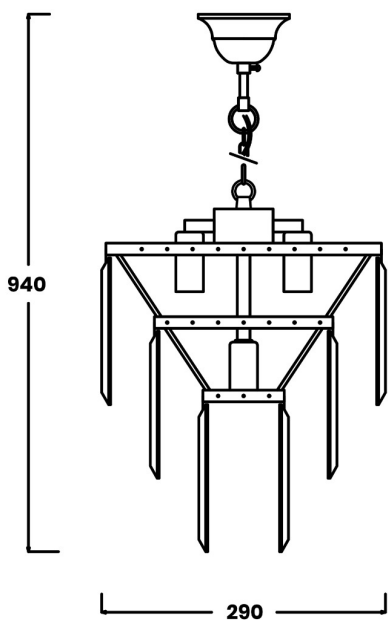

ZUMALINE

Pendant lamp AMEDEO 17106/3+1-CHR

Producent code: 003064-009237
Lamp type: pendant
Series: Amedeo
Materials: crystal, metal, glass
Finish: chrome
Model: AMEDEO
Light source type: light bulb, led bulb
Type of cap: E14
Colour: silver
Energy Class: Od A++ do E
Max power [W]: 4x40
Type of protection [IP]: 20
Tension [V]: 230
Height [cm]: 94
Diameter [cm]: 29